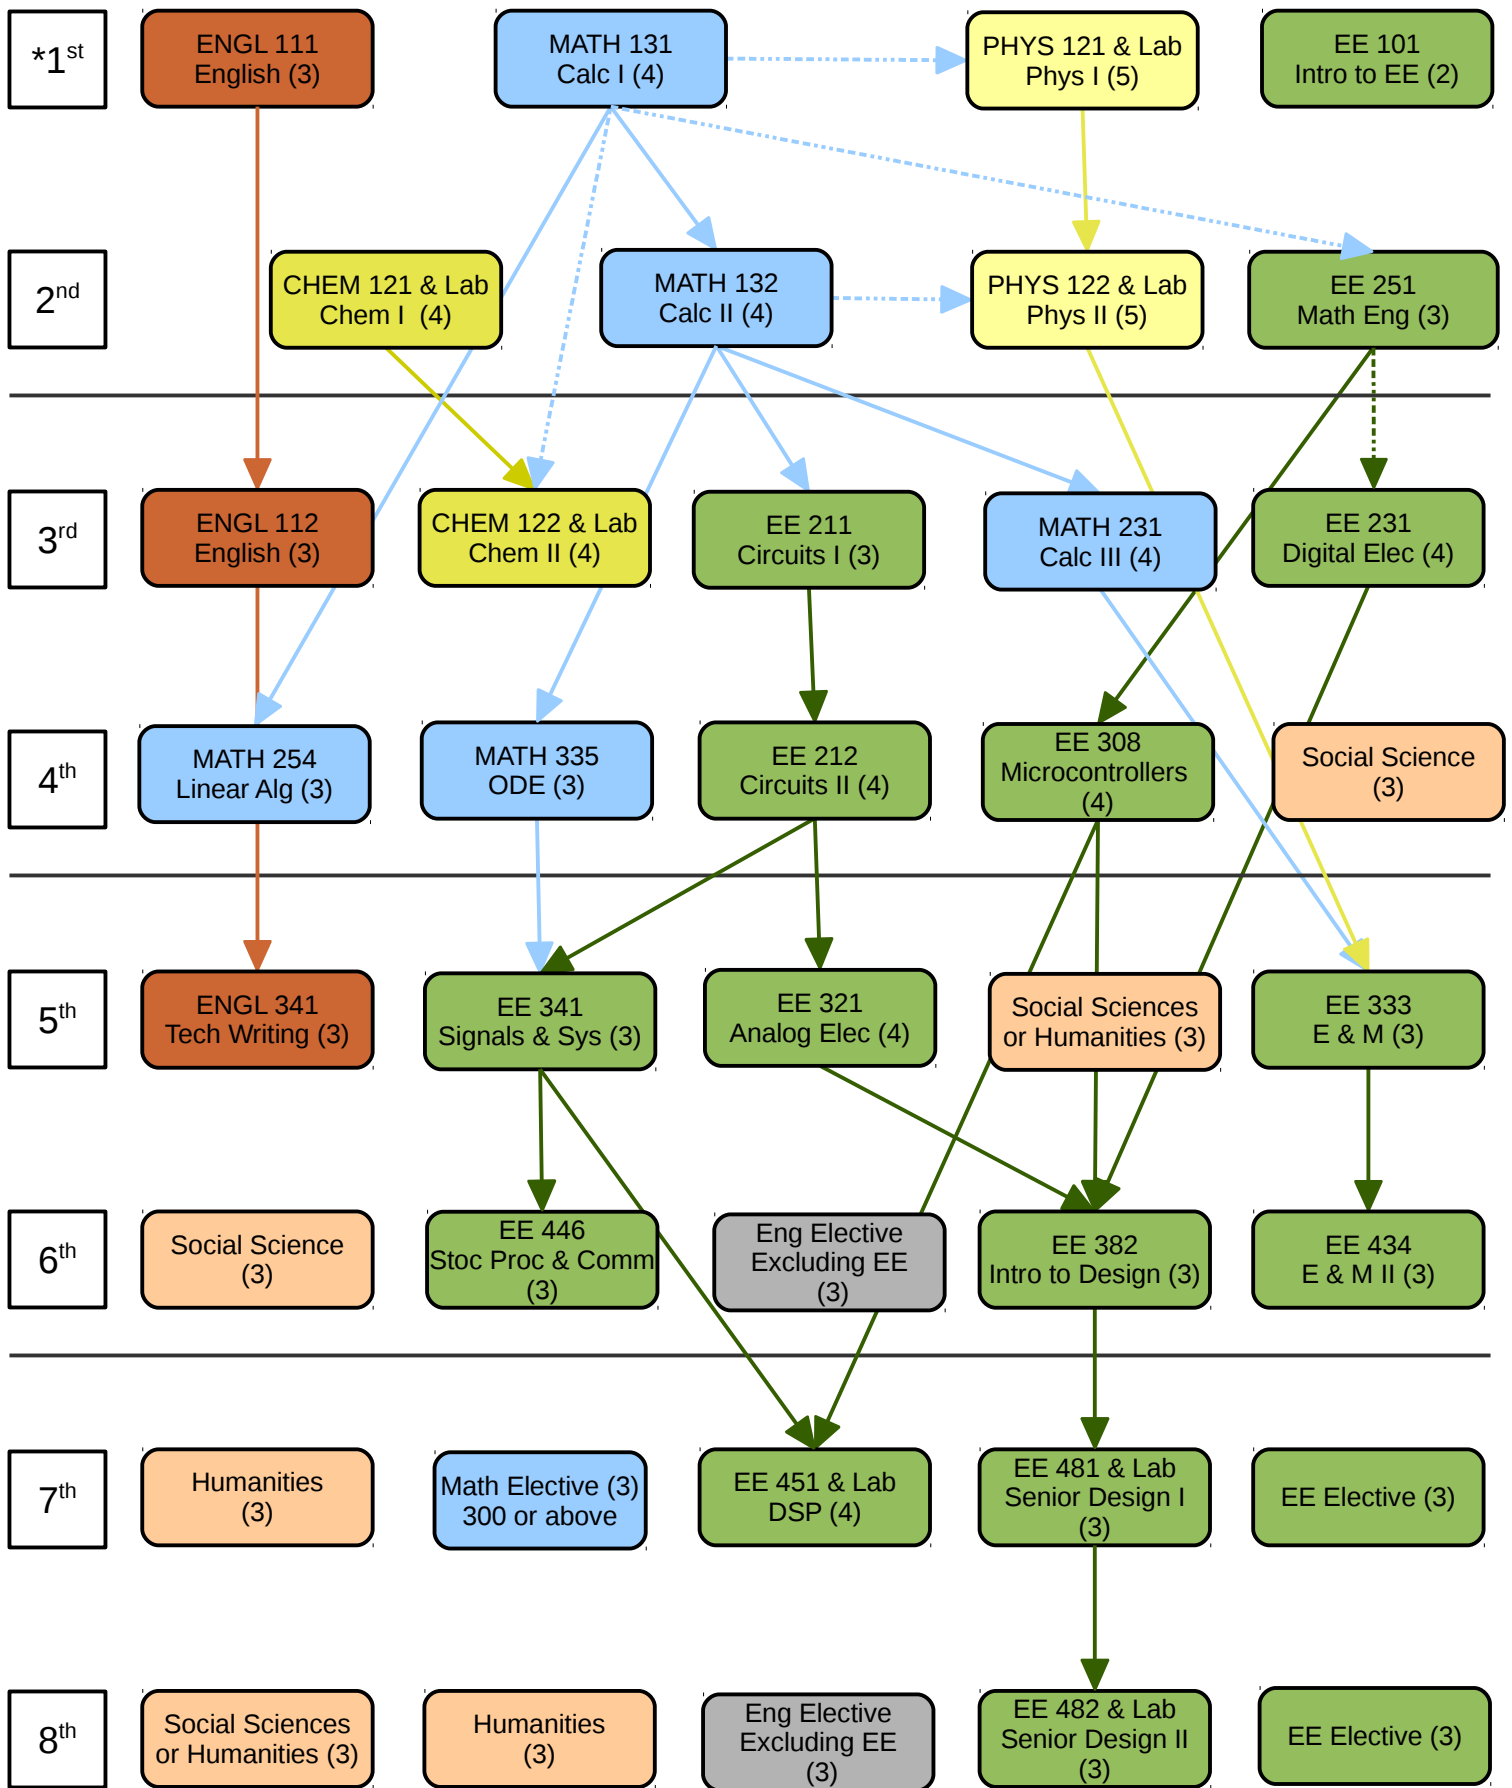

-----> corequisite

-----> prerequisite

**Disclaimer:** Use this document as only a general idea regarding the flow of the program. Changes may occur and requirements differ by the catalog you are under. Always check the catalog as it is the ultimate source for the curriculum and its requirements.

Rev. 20170412\_1120

\* The first semester has only 14 credit hours. You may need to take additional hours to maintain scholarship requirements